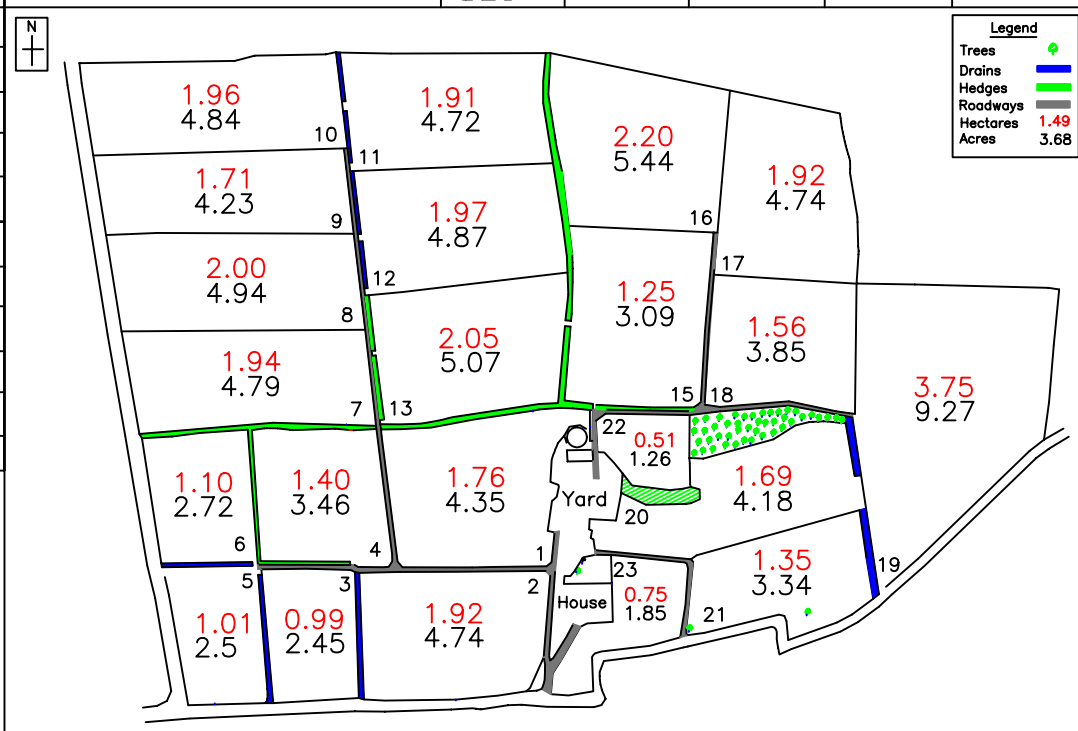

Staff	Current Roster														Today's Jobs	Grazing Planner			Calendar					
Name	M	T	W	T	F	S	S	M	T	W	T	F	S	S		Week No.	am	pm		Week 1	Week 2	Week 3	Week 4	
																Mon				JAN				
																Tues				FEB				
																Wed				MARCH				
																Thurs				APRIL				
																Fri				MAY				
																Sat				JUNE				
																Sun				JULY				
																COMMENTS			AUG					
																			SEPT					
																			OCT					
																			NOV					
																			DEC					

DATE	YOUNGTOCK	TOTAL	LOCATION

DATE	Animal Health (TREATMENTS)	WITHDRAWAL DATES

DATE	MACHINERY REPAIRS

	Field Operations
1	
2	
3	
4	
5	
6	
7	

Farm:	Hill Farm
Date:	22-11-07
Adjusted Area:	36.70 ha
Drawn By:	BERTIE TROY B.Agr.Sc
Phone:	087 2728668