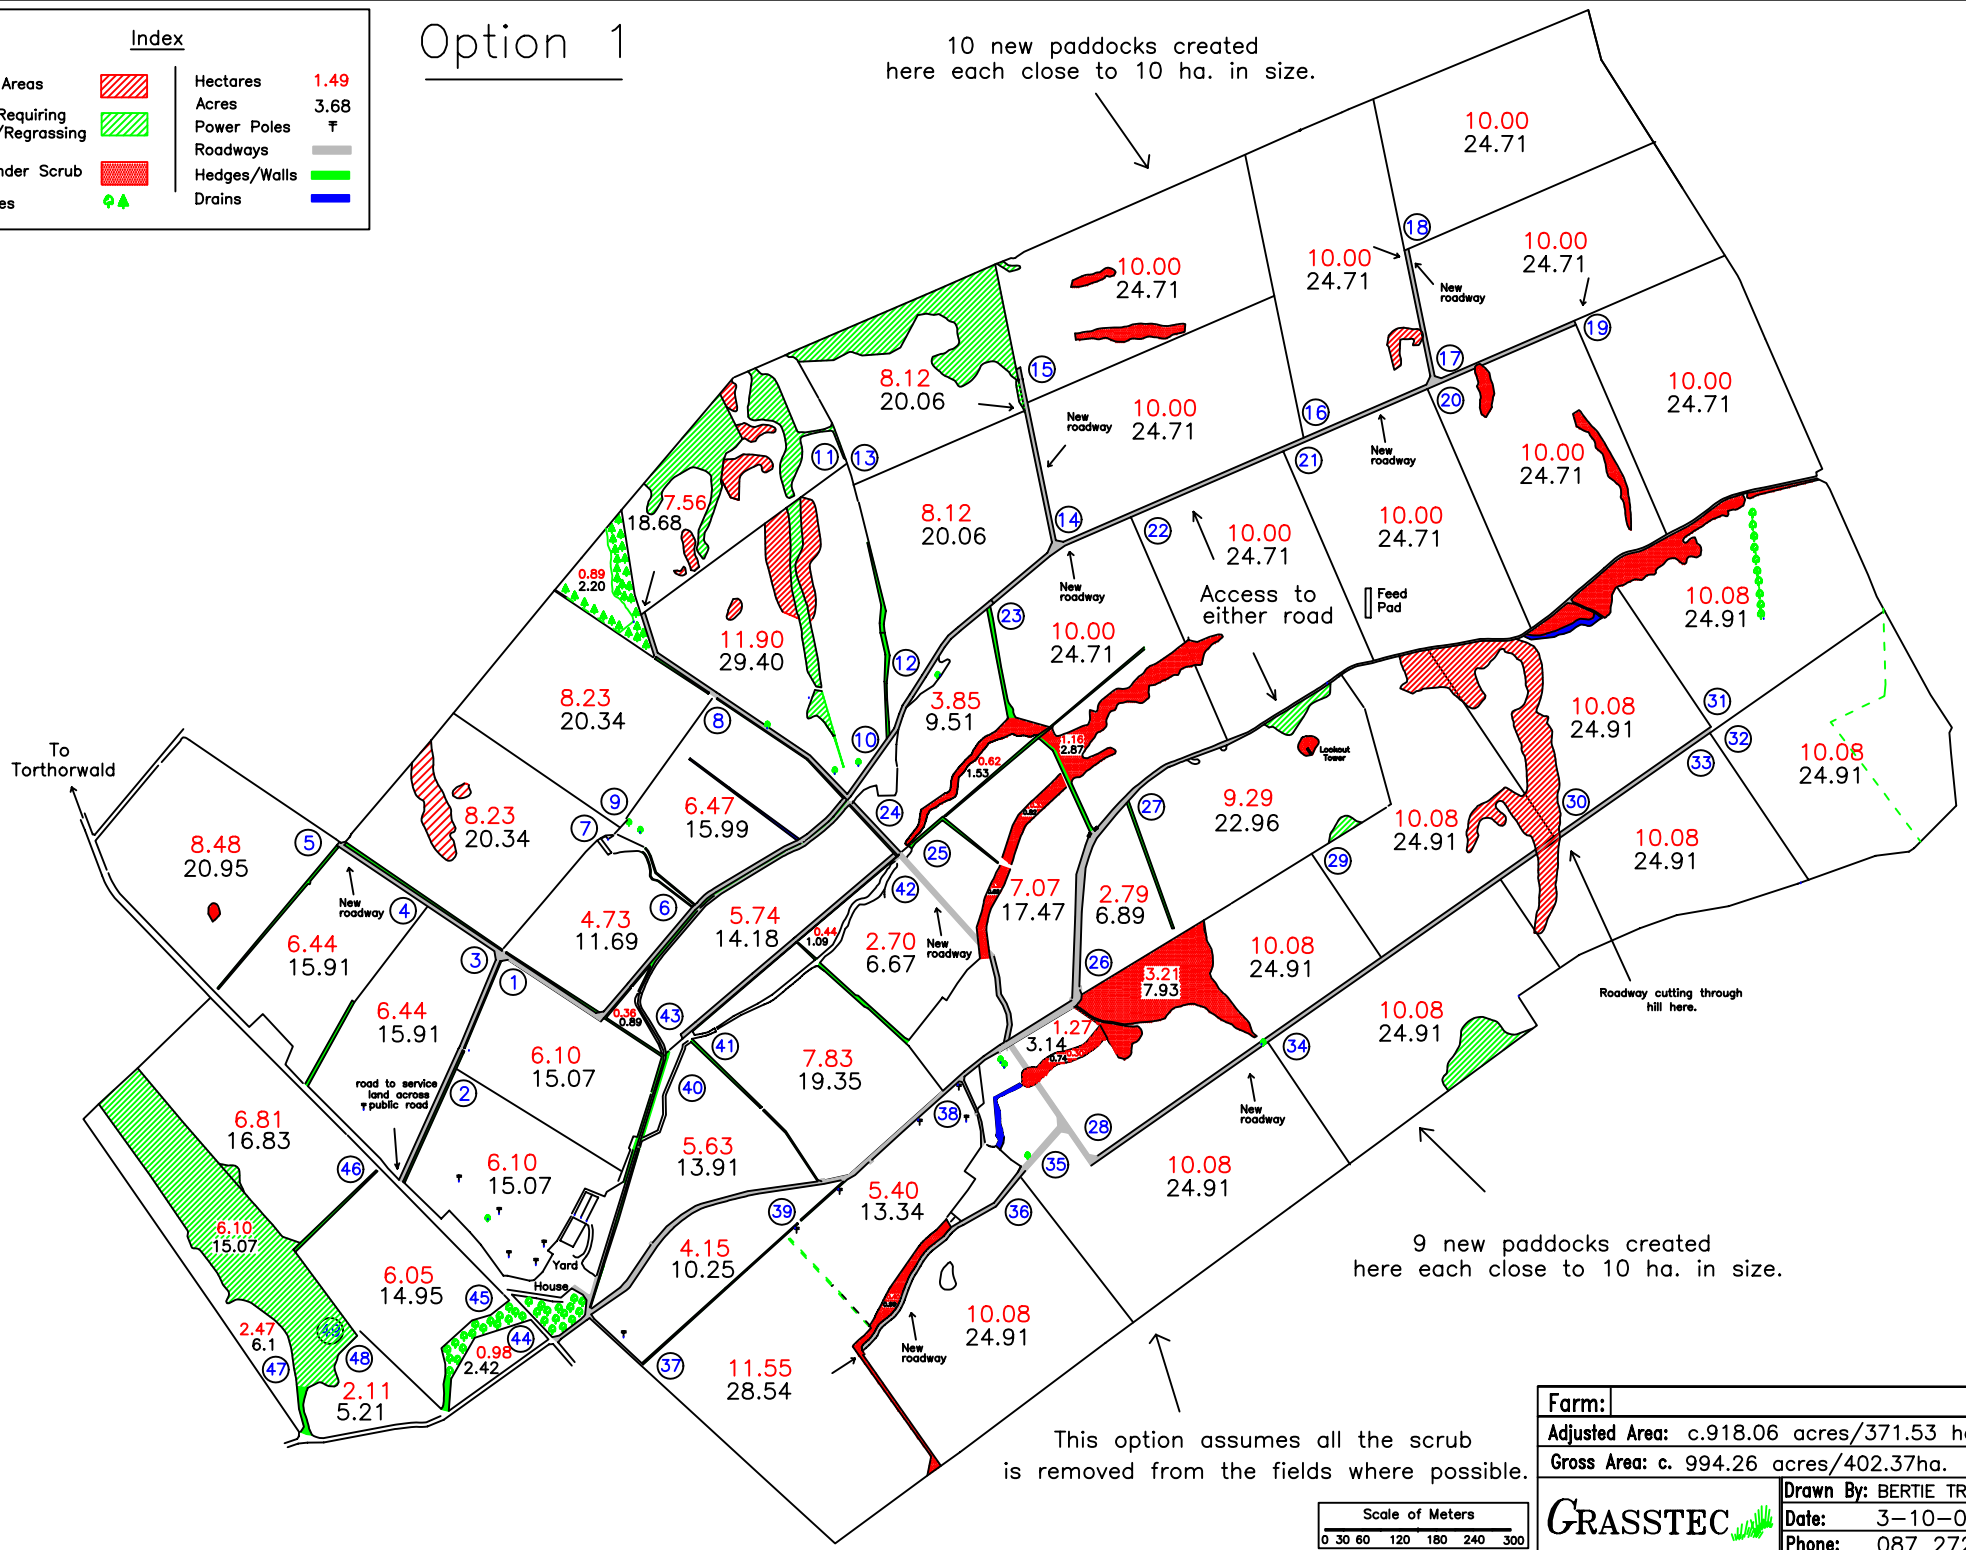

Option 1

Index	
Hilly Areas	1.49 Hectares
Areas Requiring Draining/Regrassing	3.68 Acres
Areas Under Scrub	Power Poles
Trees	Roadways
	Hedges/Walls
	Drains

10 paddocks created here each close to 10 ha. in size.

9 new paddocks created here each close to 10 ha. in size.

This option assumes all the scrub is removed from the fields where possible.

To Torthorwald

Farm:	
Adjusted Area:	c.918.06 acres/371.53 ha.
Gross Area:	c. 994.26 acres/402.37ha.
GRASSTEC	
Drawn By:	BERTIE TROY B.Agr.Sc
Date:	3-10-06
Phone:	087 2728668